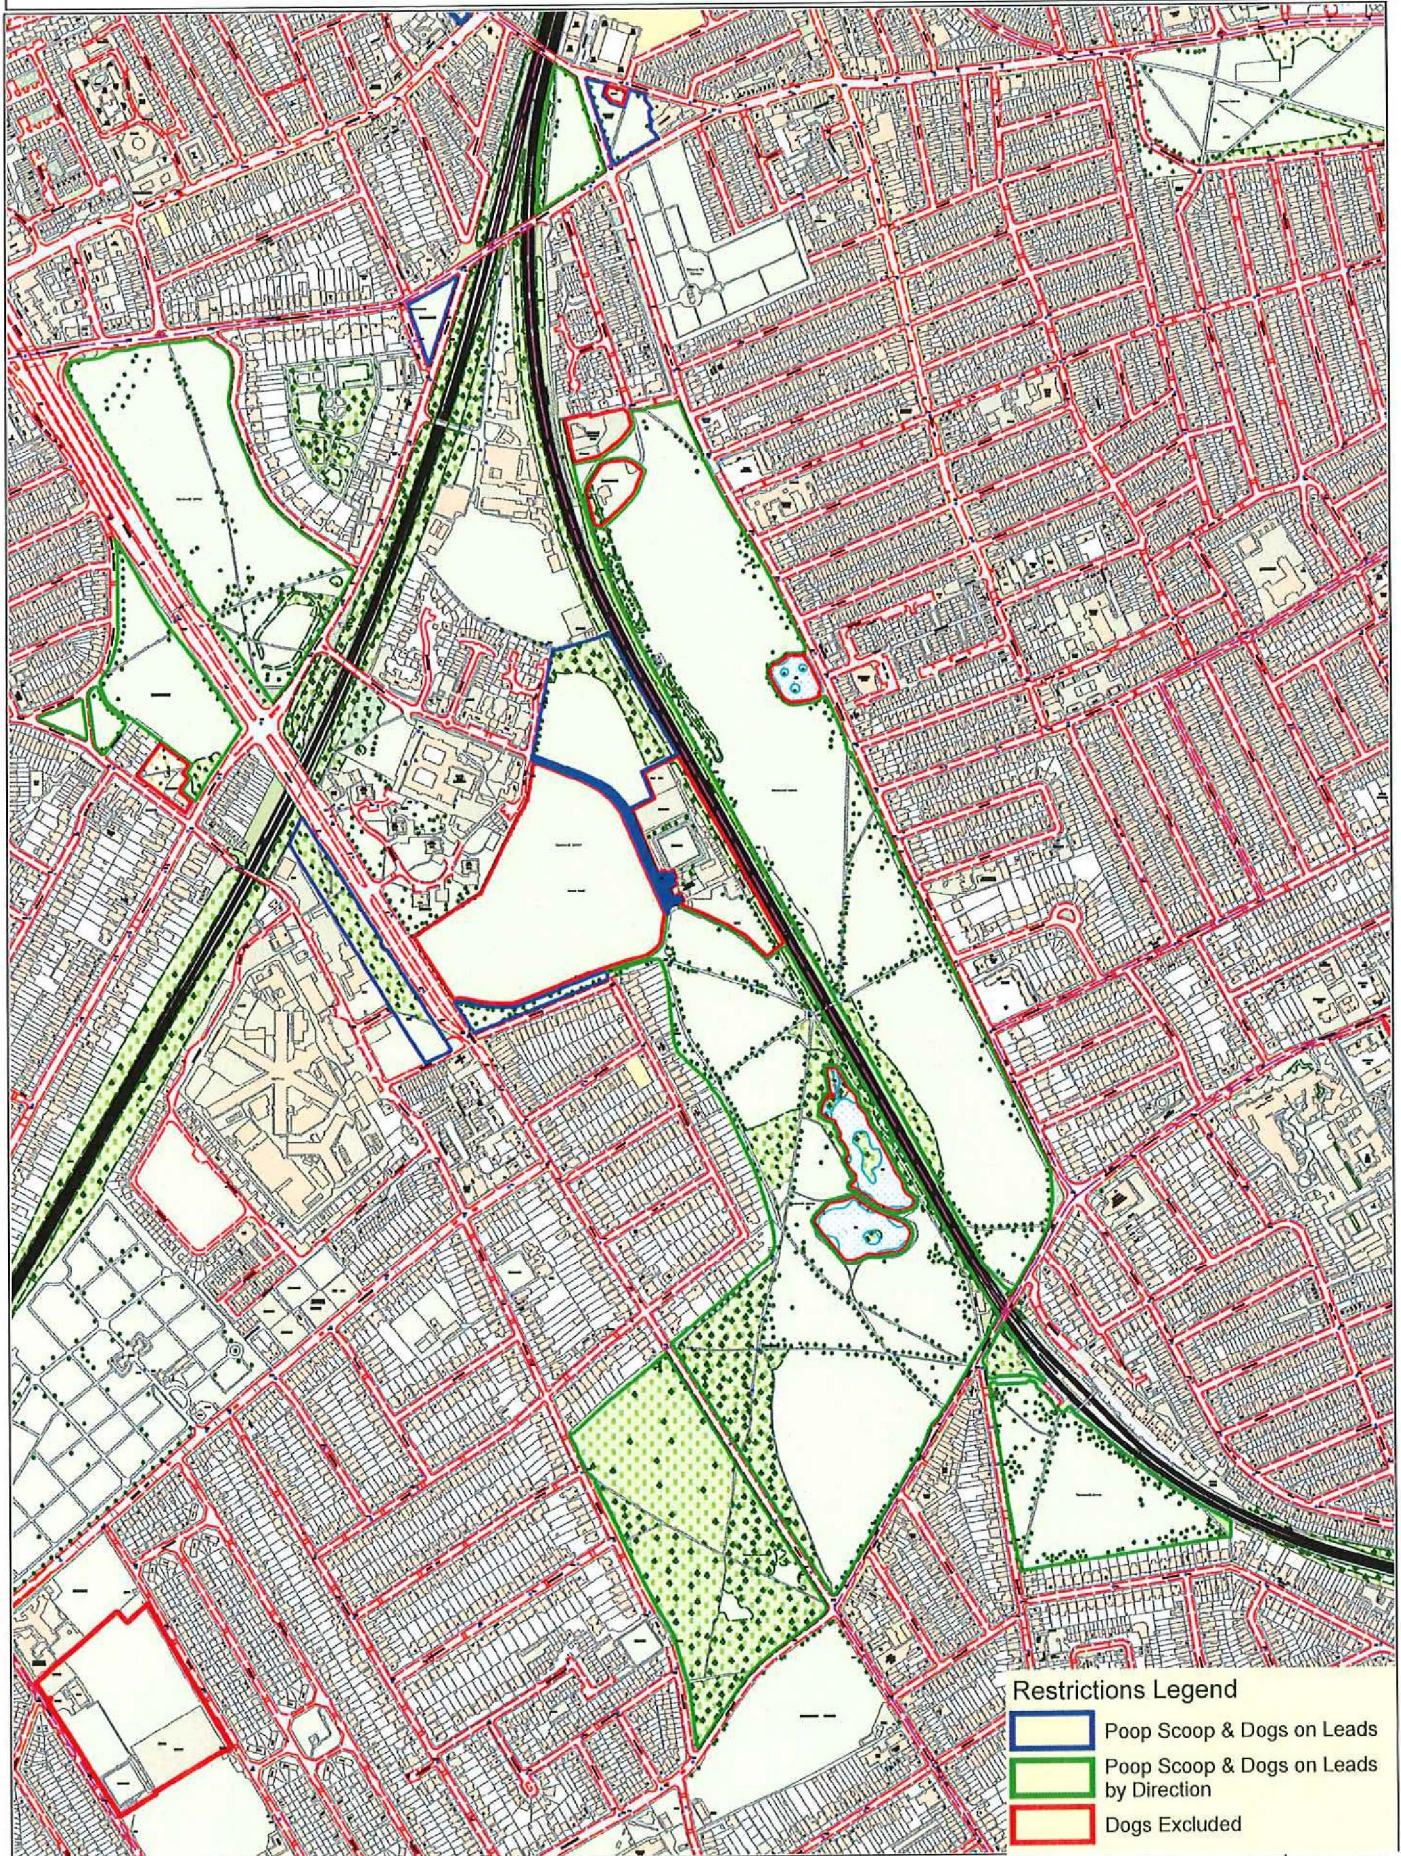

Wandsworth Common

Restrictions Legend

-  Poop Scoop & Dogs on Leads
-  Poop Scoop & Dogs on Leads by Direction
-  Dogs Excluded

This map is reproduced from Ordnance Survey material with the permission of Ordnance Survey on behalf of the Controller of Her Majesty's Stationery Office, © Crown Copyright. Unauthorised reproduction infringes Crown copyright and may lead to prosecution or civil proceedings. Wandsworth Council LA 1000192/0 2020

Date: 03/08/2020 Created by GIS Team, CIT

Scale: 1:5000